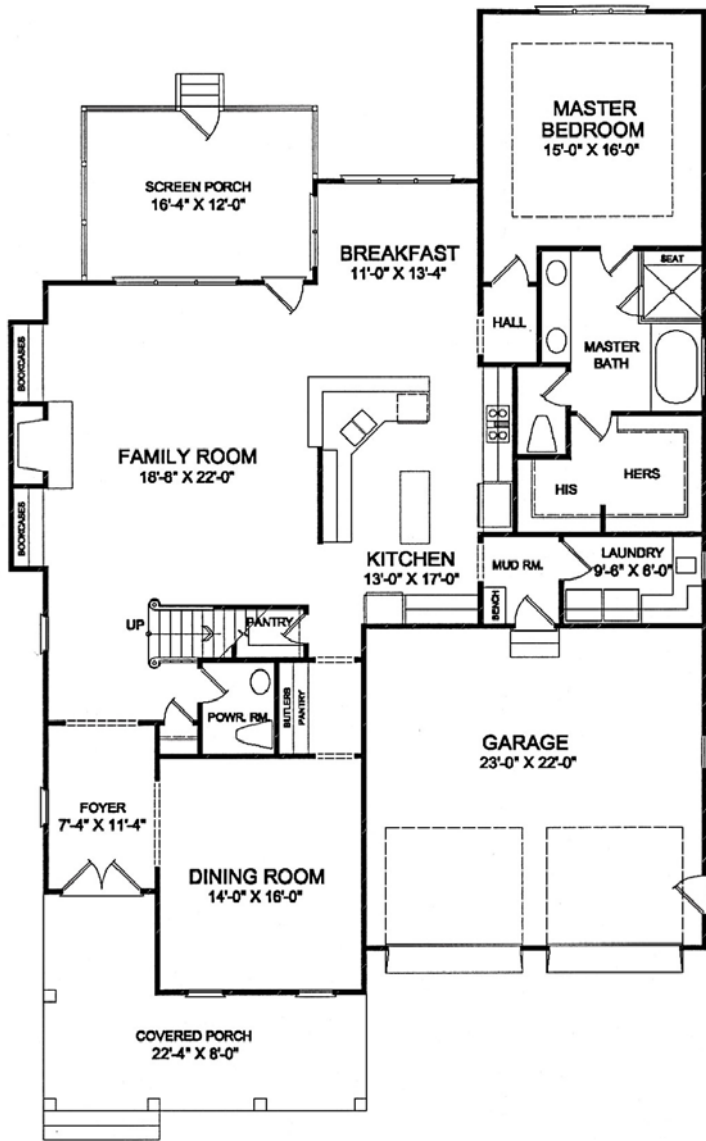

The Brentwood

3,387 Heated Square Feet

Elevation "A"

BLENHEIM WOODS

Sept. 2008

Because we are continually improving our product, we reserve the right to revise or substitute features, architectural details or materials. Illustrations are for discussion purposes only and are not part of a legal contract. Room sizes are approximate.

The Brentwood

3,387 SF

FIRST FLOOR

Square Footage:

Main Level: 2020
 2nd Level: 1367
 3rd Level: 0

Unf. Rec Room: 457
 Garage: 521

SECOND FLOOR

Sept. 2008