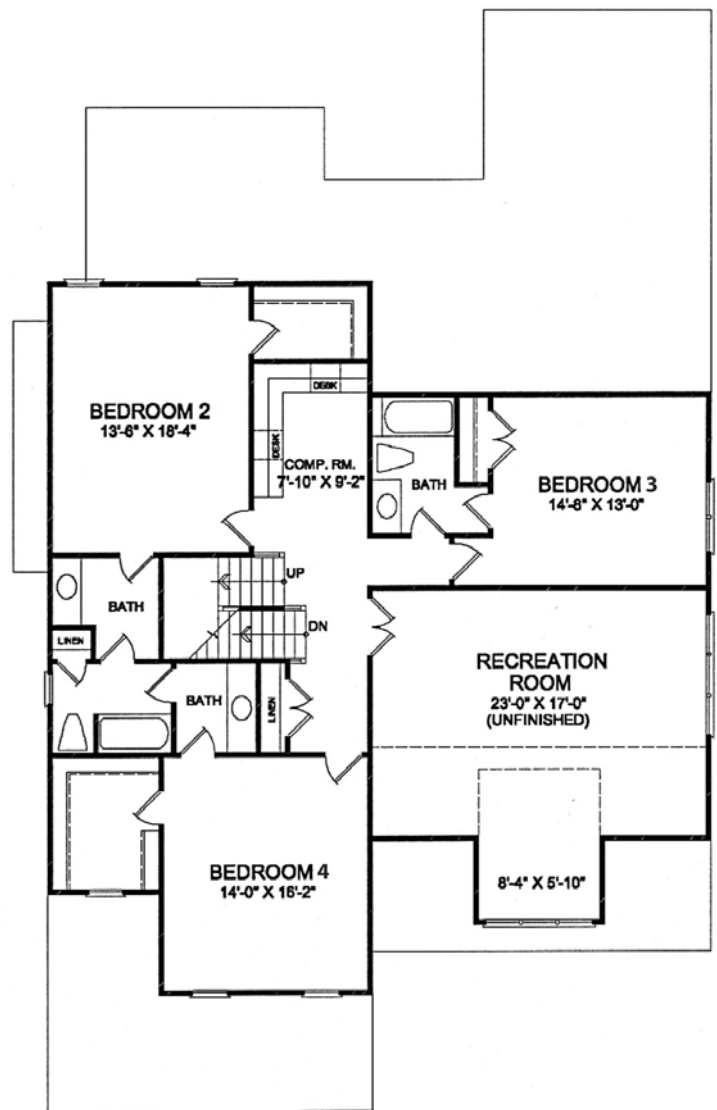

The Brentwood

3,387 Heated Square Feet

Elevation "A"

BLENHEIM WOODS

Sept. 2008

Because we are continually improving our product, we reserve the right to revise or substitute features, architectural details or materials. Illustrations are for discussion purposes only and are not part of a legal contract. Room sizes are approximate.

The Brentwood

3,387 SF

FIRST FLOOR

Square Footage:

Main Level: 2020
 2nd Level: 1367
 3rd Level: 0

Unf. Rec Room: 457
 Garage: 521

SECOND FLOOR

Sept. 2008

Because we are continually improving our product, we reserve the right to revise or substitute features, architectural details or materials. Illustrations are for discussion purposes only and are not part of a legal contract. Room sizes are approximate.