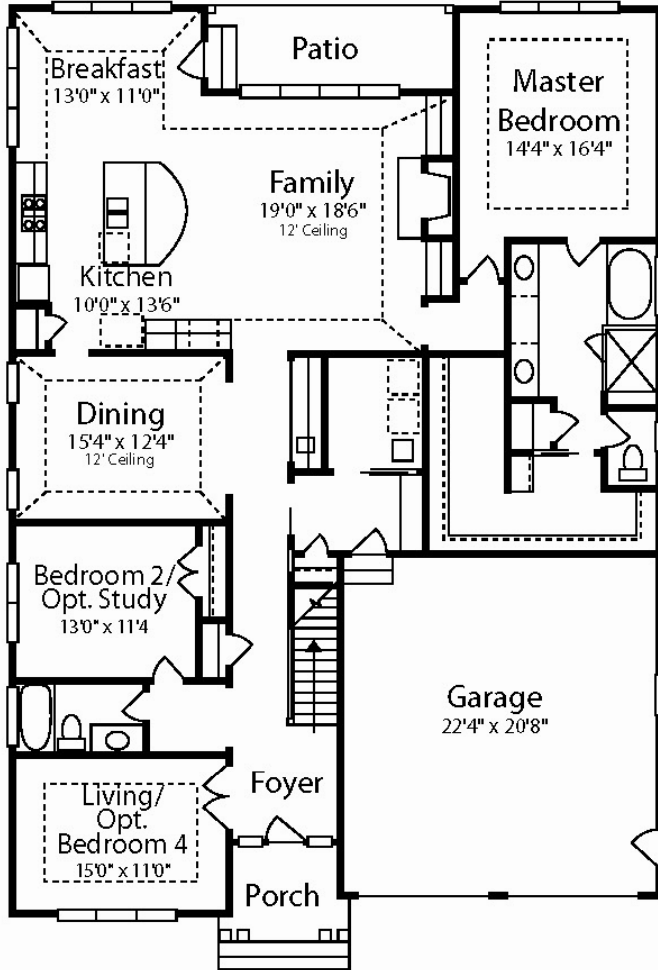

The Canterbury

2,400 Heated Square Feet - Main Floor Only Finished
3,212 Heated Square Feet - With Second Floor Finished

Elevation "A"

BLENHEIM WOODS

The Canterbury

2,400 SF - 3212 SF

FIRST FLOOR

Square Footage:	
Main Level:	2,273
2nd Level:	939
Garage:	545

SECOND FLOOR

Feb. 2009

Because we are continually improving our product, we reserve the right to revise or substitute features, architectural details or materials. Illustrations are for discussion purposes only and are not part of a legal contract. Room sizes are approximate.