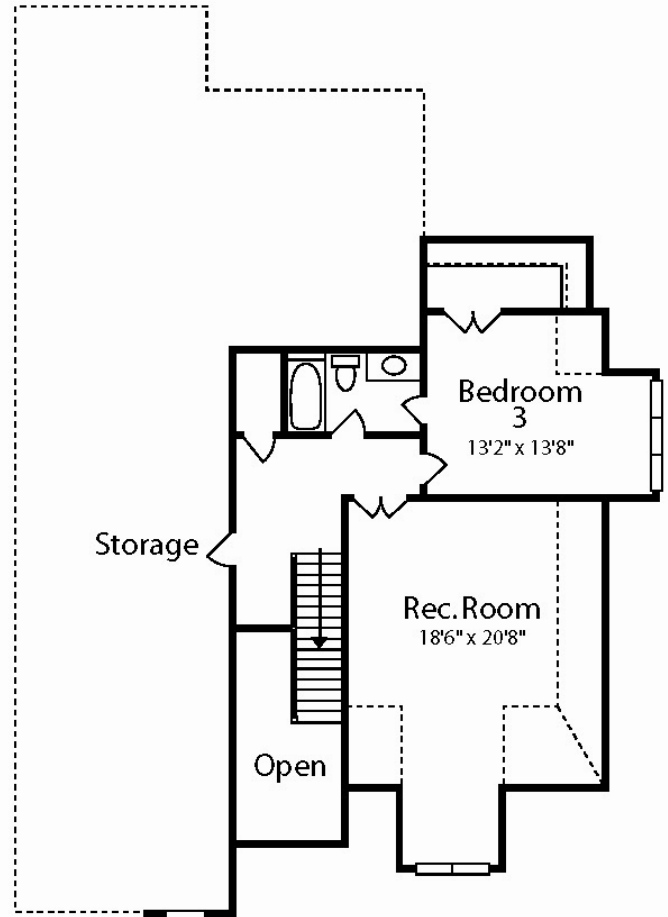

The Canterbury

2,400 Heated Square Feet - Main Floor Only Finished
3,212 Heated Square Feet - With Second Floor Finished

Elevation "A"

BLENHEIM WOODS

The Canterbury

2,400 SF - 3212 SF

FIRST FLOOR

Square Footage:	
Main Level:	2,273
2nd Level:	939
Garage:	545

SECOND FLOOR

Feb. 2009

Because we are continually improving our product, we reserve the right to revise or substitute features, architectural details or materials. Illustrations are for discussion purposes only and are not part of a legal contract. Room sizes are approximate.