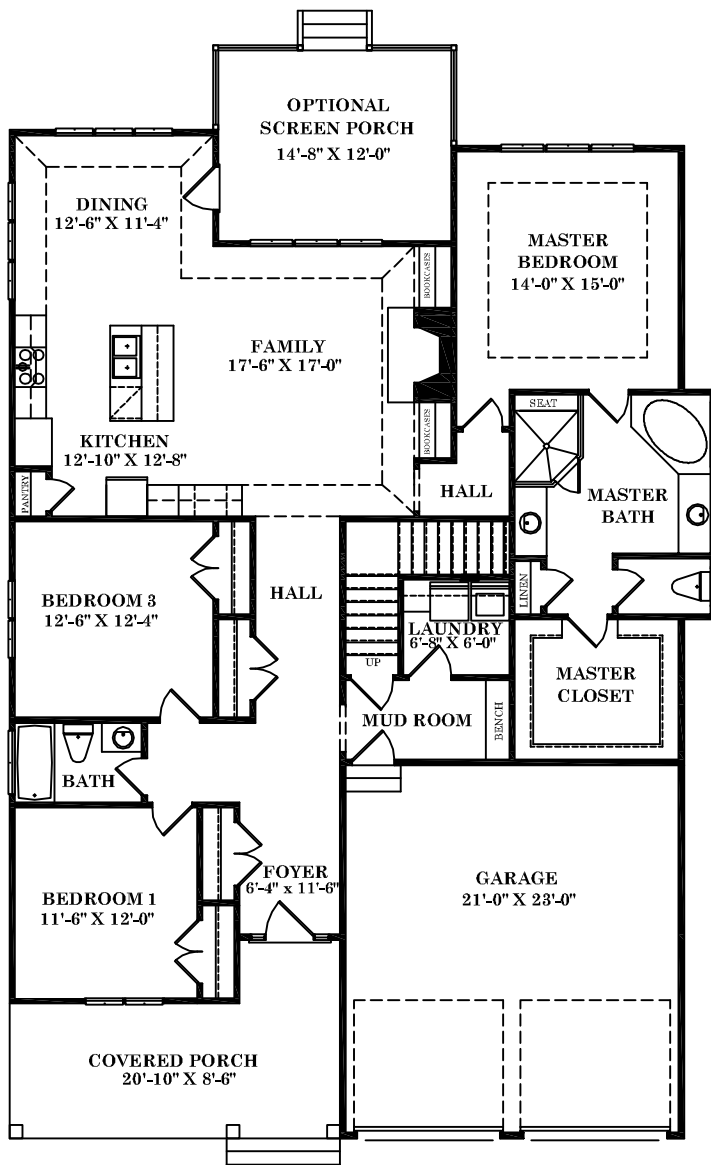

Carolinian Homes Cottage Collection

"The Cottage II"
Elevation "B"

Because we are continually improving our product, we reserve the right to revise or substitute features, architectural details or materials. Illustrations are for discussion purposes only and are not part of a legal contract. Room sizes are approximate.

The Cottage II

1,905 SF

FIRST FLOOR

OPTIONAL
SECOND FLOOR

"THE COTTAGE II"

Square Footage:

Main Level:	1905 S.F.
Unf. Rec Room:	420 S.F.
Garage:	505 S.F.

Ceiling Heights:

Main Level:	9'-0"
Unf. Rec Room:	9'-0"

Because we are continually improving our product, we reserve the right to revise or substitute features, architectural details or materials. Illustrations are for discussion purposes only and are not part of a legal contract. Room sizes are approximate.