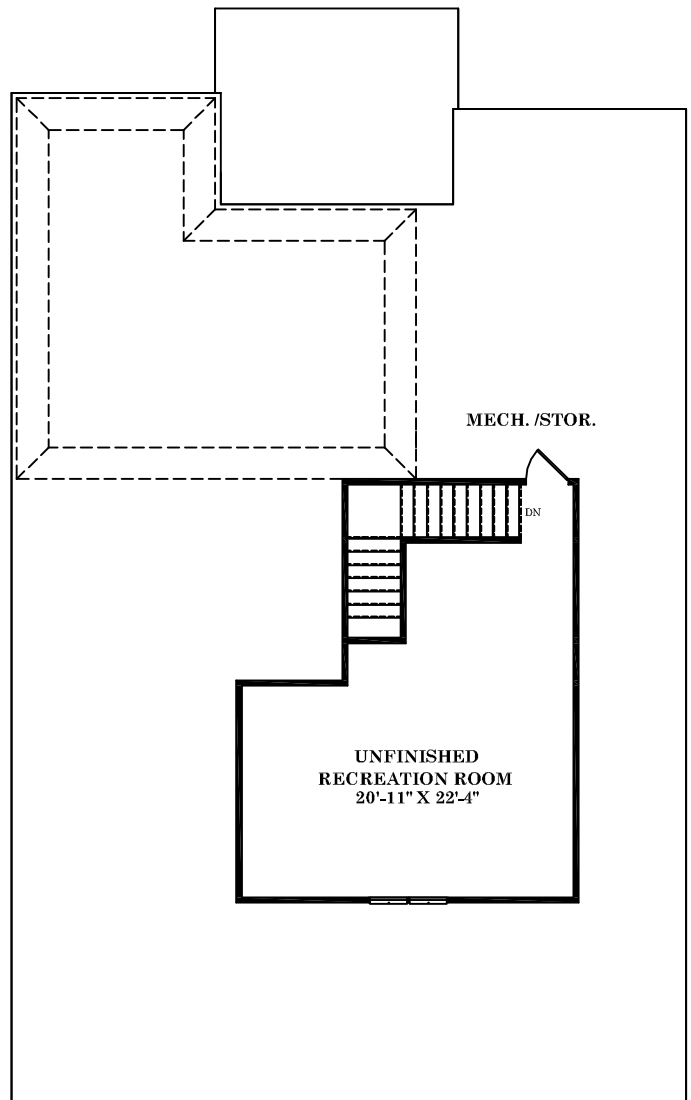

Carolinian Homes Cottage Collection

"The Cottage II"
Elevation "B"

Because we are continually improving our product, we reserve the right to revise or substitute features, architectural details or materials. Illustrations are for discussion purposes only and are not part of a legal contract. Room sizes are approximate.

The Cottage II

1,905 SF

FIRST FLOOR

OPTIONAL
SECOND FLOOR

"THE COTTAGE II"

Square Footage:

Main Level:	1905 S.F.
Unf. Rec Room:	420 S.F.
Garage:	505 S.F.

Ceiling Heights:

Main Level:	9'-0"
Unf. Rec Room:	9'-0"

Because we are continually improving our product, we reserve the right to revise or substitute features, architectural details or materials. Illustrations are for discussion purposes only and are not part of a legal contract. Room sizes are approximate.