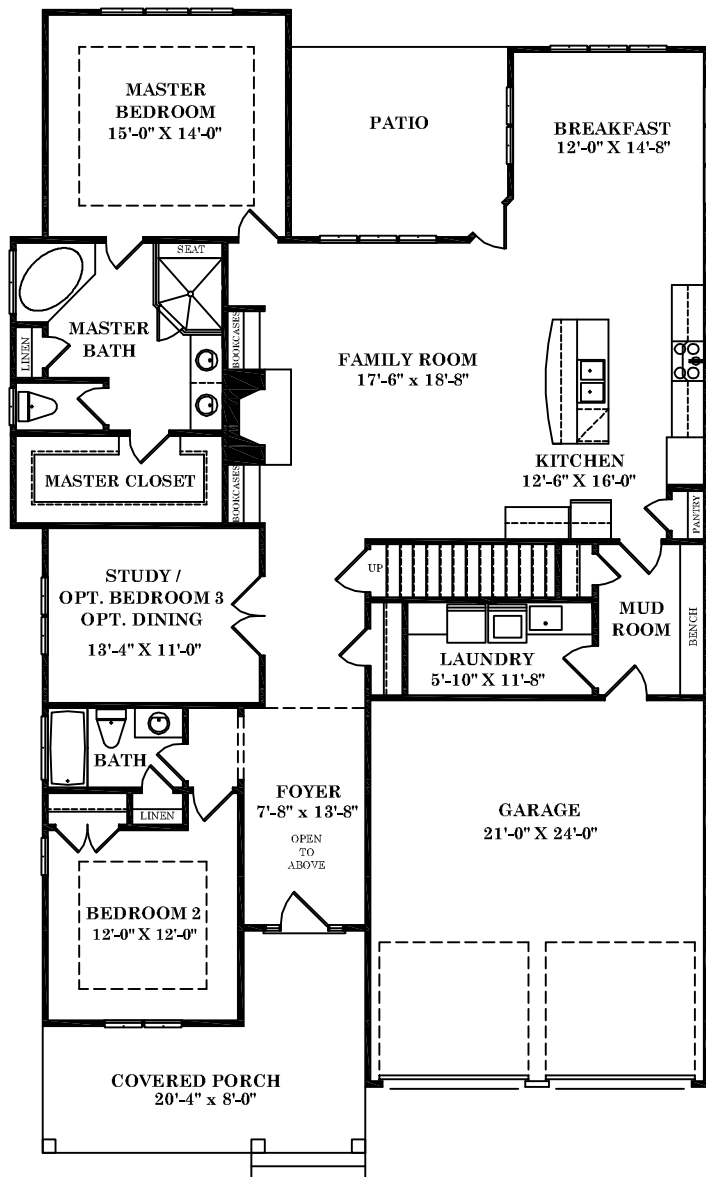

Carolinian Homes Cottage Collection

"The Cottage IV"
Elevation "A"

Because we are continually improving our product, we reserve the right to revise or substitute features, architectural details or materials. Illustrations are for discussion purposes only and are not part of a legal contract. Room sizes are approximate.

The Cottage IV

2,017 SF

FIRST FLOOR

OPTIONAL
SECOND FLOOR

"THE COTTAGE IV"

Square Footage:

Main Level:	2017 S.F.
Unf. Rec Room:	349 S.F.
Garage:	519 S.F.

Ceiling Heights:

Main Level:	9'-0"
Unf. Rec Room:	9'-0"

Because we are continually improving our product, we reserve the right to revise or substitute features, architectural details or materials. Illustrations are for discussion purposes only and are not part of a legal contract. Room sizes are approximate.