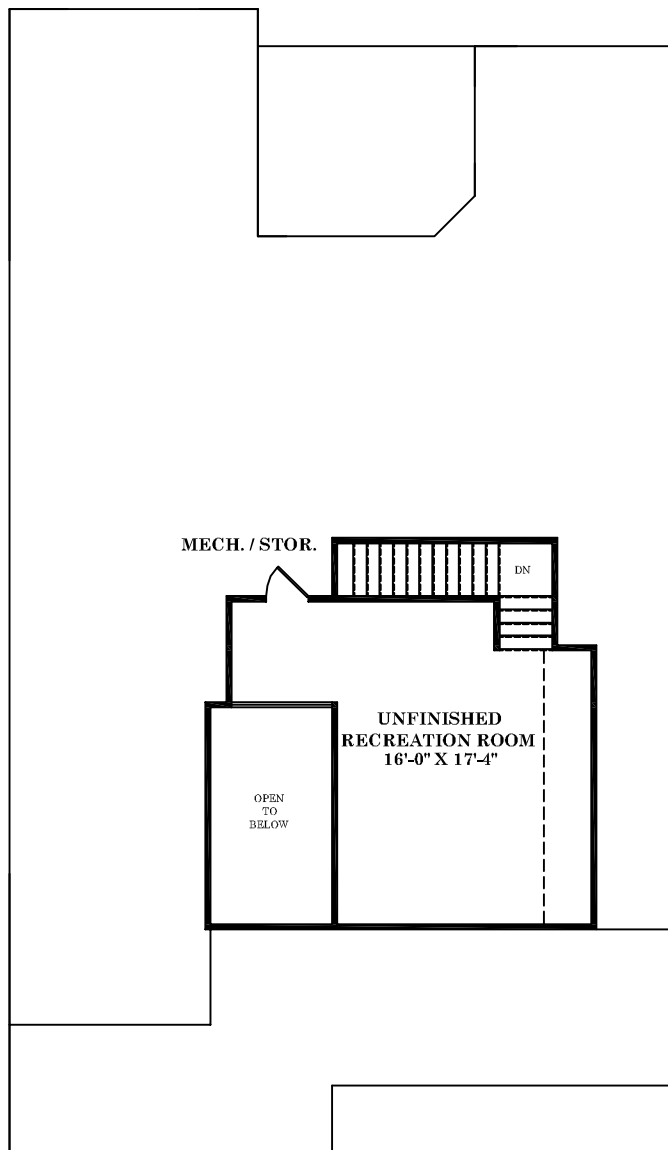

Carolinian Homes Cottage Collection

"The Cottage IV"
Elevation "A"

Because we are continually improving our product, we reserve the right to revise or substitute features, architectural details or materials. Illustrations are for discussion purposes only and are not part of a legal contract. Room sizes are approximate.

The Cottage IV

2,017 SF

FIRST FLOOR

OPTIONAL
SECOND FLOOR

"THE COTTAGE IV"

Square Footage:

Main Level:	2017 S.F.
Unf. Rec Room:	349 S.F.
Garage:	519 S.F.

Ceiling Heights:

Main Level:	9'-0"
Unf. Rec Room:	9'-0"

Because we are continually improving our product, we reserve the right to revise or substitute features, architectural details or materials. Illustrations are for discussion purposes only and are not part of a legal contract. Room sizes are approximate.