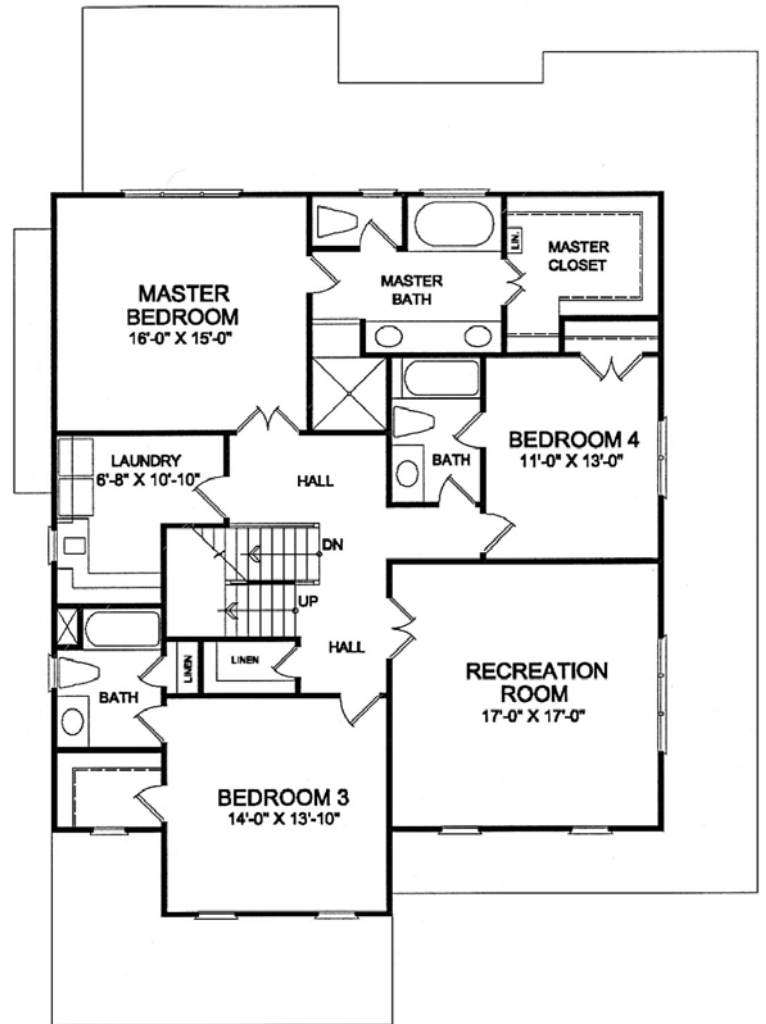

# *The Heritage*

3,399 Heated Square Feet

*Elevation "A"*

# The Heritage

3,399 SF

FIRST FLOOR

Square Footage:

Main Level:	1706
2nd Level:	1693
3rd Level:	0
Garage:	584

SECOND FLOOR

Sept. 2008

Because we are continually improving our product, we reserve the right to revise or substitute features, architectural details or materials. Illustrations are for discussion purposes only and are not part of a legal contract. Room sizes are approximate.