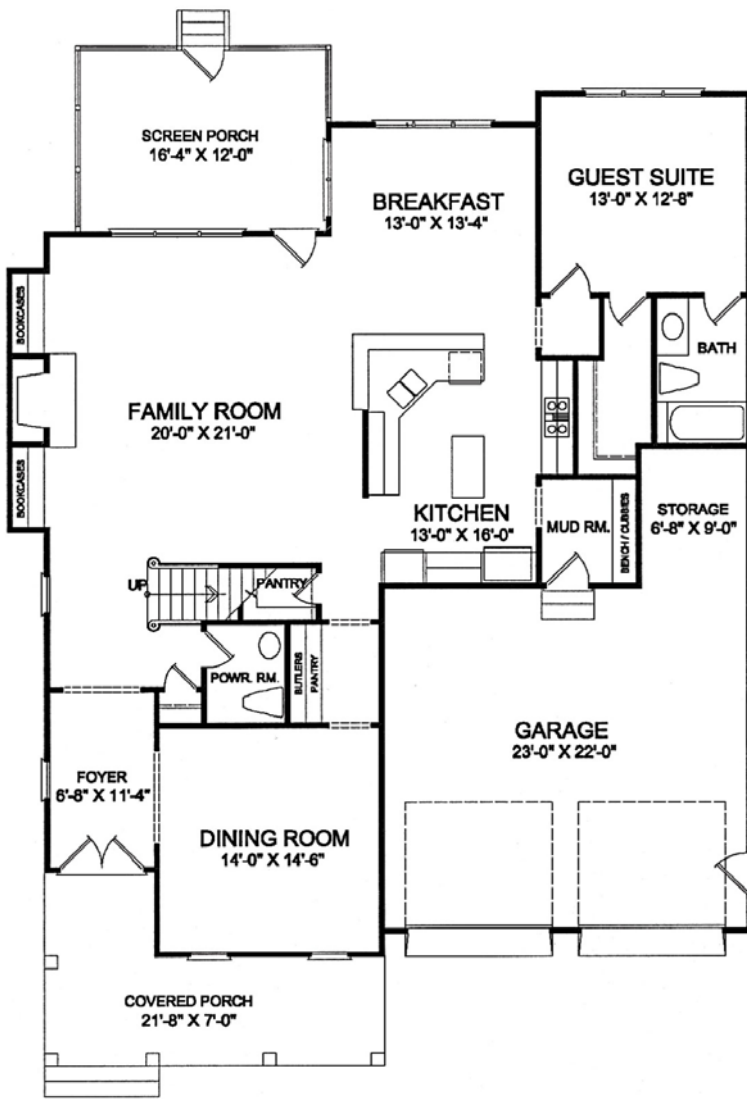

# *The Heritage*

3,399 Heated Square Feet

*Elevation "A"*

## BLENHEIM WOODS

Sept. 2008

Because we are continually improving our product, we reserve the right to revise or substitute features, architectural details or materials. Illustrations are for discussion purposes only and are not part of a legal contract. Room sizes are approximate.

# The Heritage

3,399 SF

FIRST FLOOR

Square Footage:

Main Level:	1706
2nd Level:	1693
3rd Level:	0
Garage:	584

SECOND FLOOR

Sept. 2008

Because we are continually improving our product, we reserve the right to revise or substitute features, architectural details or materials. Illustrations are for discussion purposes only and are not part of a legal contract. Room sizes are approximate.