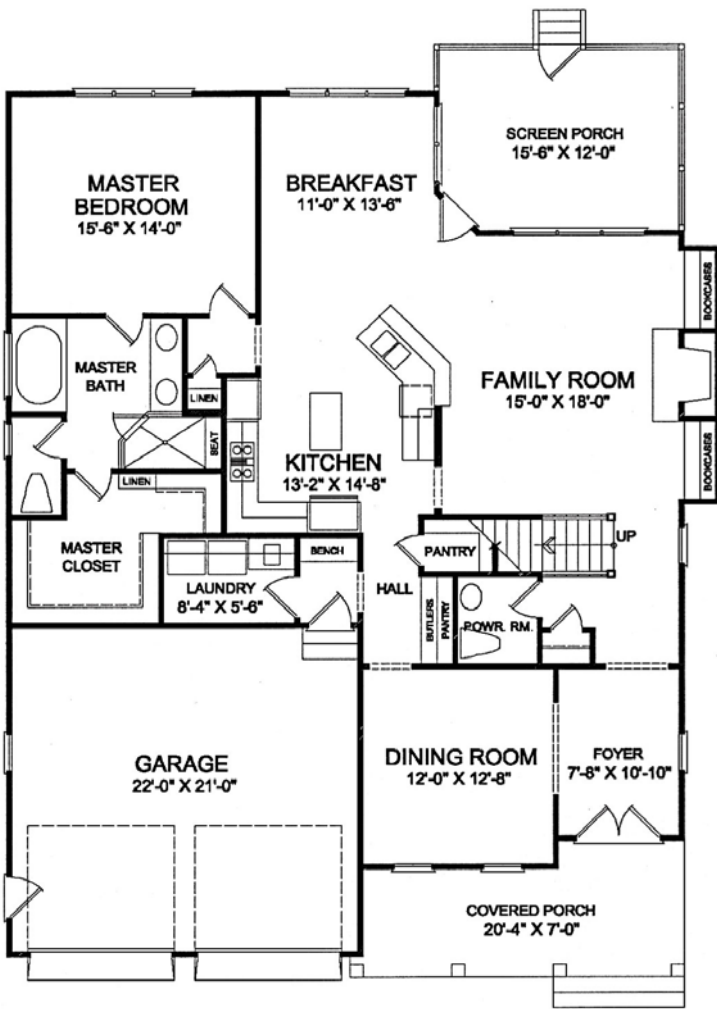

The Jessica Anne

2,934 Heated Square Feet

Elevation "A"

BLENHEIM WOODS

Sept. 2008

Because we are continually improving our product, we reserve the right to revise or substitute features, architectural details or materials. Illustrations are for discussion purposes only and are not part of a legal contract. Room sizes are approximate.

The Jessica Anne

2,934 SF

FIRST FLOOR

Square Footage:

Main Level:	1702
2nd Level:	1232
3rd Level:	0
Unf. BR4/Bath:	254
Garage:	478

SECOND FLOOR

Sept. 2008

Because we are continually improving our product, we reserve the right to revise or substitute features, architectural details or materials. Illustrations are for discussion purposes only and are not part of a legal contract. Room sizes are approximate.