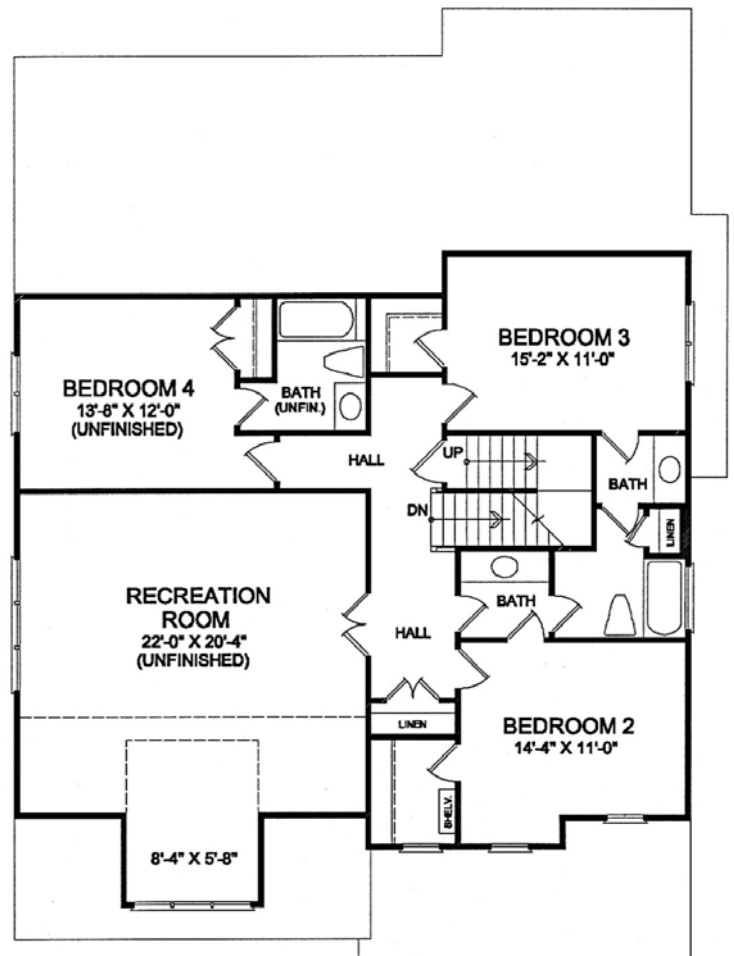

The Jessica Anne

2,934 Heated Square Feet

Elevation "A"

BLENHEIM WOODS

Sept. 2008

Because we are continually improving our product, we reserve the right to revise or substitute features, architectural details or materials. Illustrations are for discussion purposes only and are not part of a legal contract. Room sizes are approximate.

The Jessica Anne

2,934 SF

FIRST FLOOR

Square Footage:

Main Level:	1702
2nd Level:	1232
3rd Level:	0
Unf. BR4/Bath:	254
Garage:	478

SECOND FLOOR

Sept. 2008

Because we are continually improving our product, we reserve the right to revise or substitute features, architectural details or materials. Illustrations are for discussion purposes only and are not part of a legal contract. Room sizes are approximate.