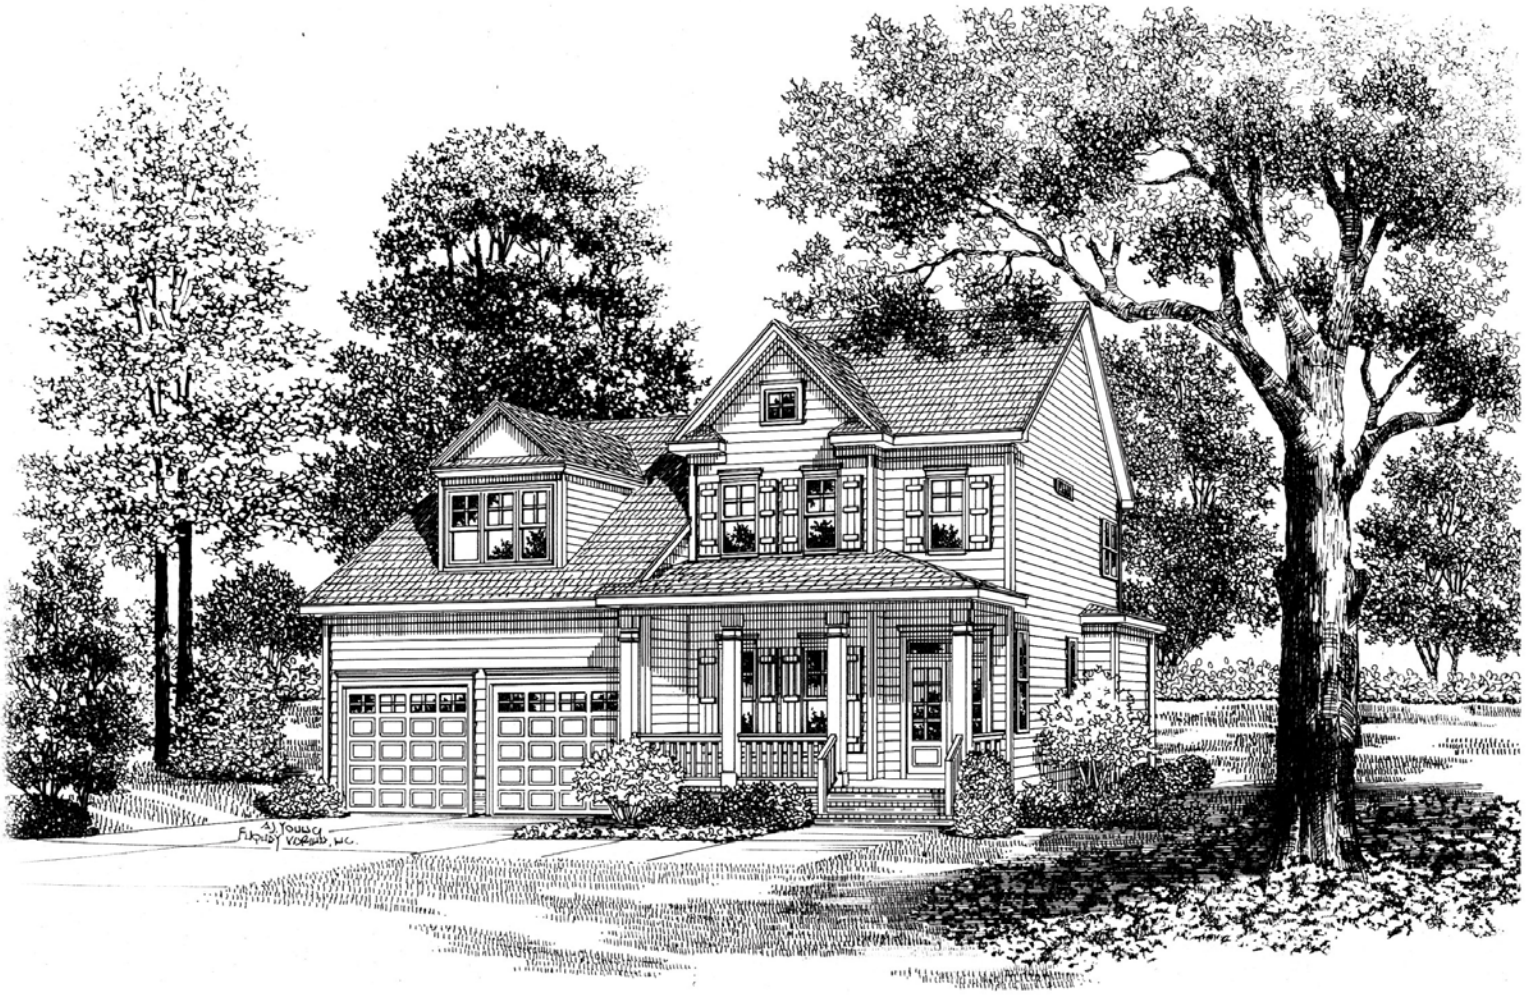

The Jessica Anne

2,934 Heated Square Feet

Elevation "A"

BLENHEIM WOODS

Sept. 2008

Because we are continually improving our product, we reserve the right to revise or substitute features, architectural details or materials. Illustrations are for discussion purposes only and are not part of a legal contract. Room sizes are approximate.

The Jessica Anne

2,934 SF

FIRST FLOOR

Square Footage:

Main Level:	1702
2nd Level:	1232
3rd Level:	0
Unf. BR4/Bath:	254
Garage:	478

SECOND FLOOR

Sept. 2008

Because we are continually improving our product, we reserve the right to revise or substitute features, architectural details or materials. Illustrations are for discussion purposes only and are not part of a legal contract. Room sizes are approximate.