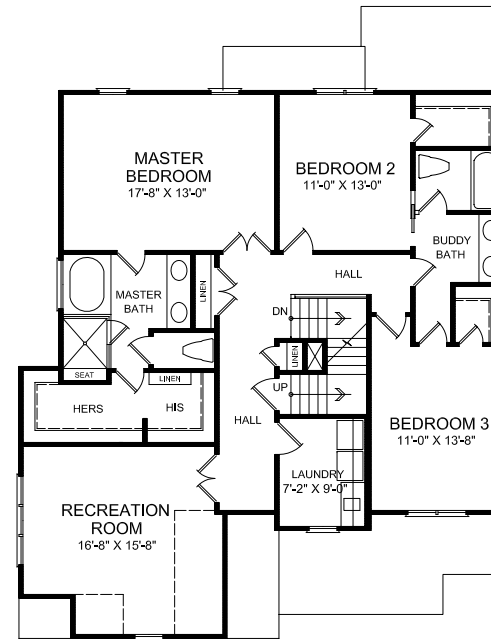

FIRST FLOOR

SECOND FLOOR

THE MILLCREST

Square Footage:

| | |
|-----------------|------|
| Main Level: | 1102 |
| 2nd Level: | 1475 |
| 3rd Level: | 0 |
| Heated Sq. Ft.: | 2577 |

| | |
|---------|-----|
| Garage: | 477 |
|---------|-----|

Ceiling Heights:

| | |
|-------------|-------|
| Main Level: | 9'-0" |
| 2nd Level: | 9'-0" |

Footprint:

| | |
|--------|--------|
| Width: | 40'-8" |
| Depth: | 52'-8" |