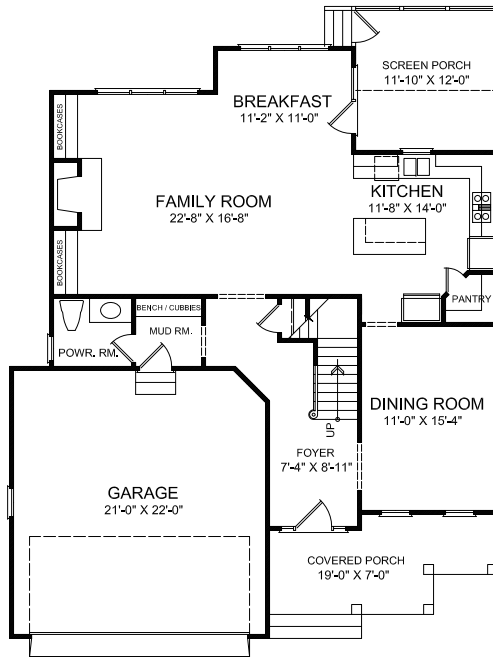

FIRST FLOOR

SECOND FLOOR

THE MILLCREST

Square Footage:

| | |
|-----------------|------|
| Main Level: | 1102 |
| 2nd Level: | 1475 |
| 3rd Level: | 0 |
| Heated Sq. Ft.: | 2577 |

| | |
|---------|-----|
| Garage: | 477 |
|---------|-----|

Ceiling Heights:

| | |
|-------------|-------|
| Main Level: | 9'-0" |
| 2nd Level: | 9'-0" |

Footprint:

| | |
|--------|--------|
| Width: | 40'-8" |
| Depth: | 52'-8" |