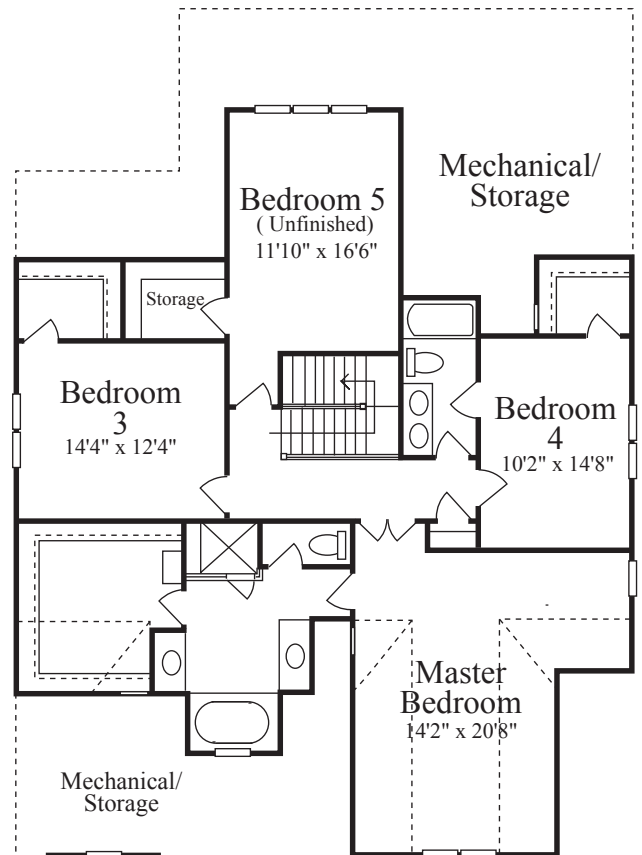

The Miller Ann

3,015 Heated Square Feet
260 Unf. Square Feet

BLENHEIM WOODS

Oct. 2009

Because we are continually improving our product, we reserve the right to revise or substitute features, architectural details or materials. Illustrations are for discussion purposes only and are not part of a legal contract. Room sizes are approximate.

The Miller Ann

3,045 SF

First Floor

Square Footage:

Main Level: 1,747

2nd Level: 1,268

Unf. Bed.4 260

Garage: 522

Second Floor

Oct. 2009

Because we are continually improving our product, we reserve the right to revise or substitute features, architectural details or materials. Illustrations are for discussion purposes only and are not part of a legal contract. Room sizes are approximate.