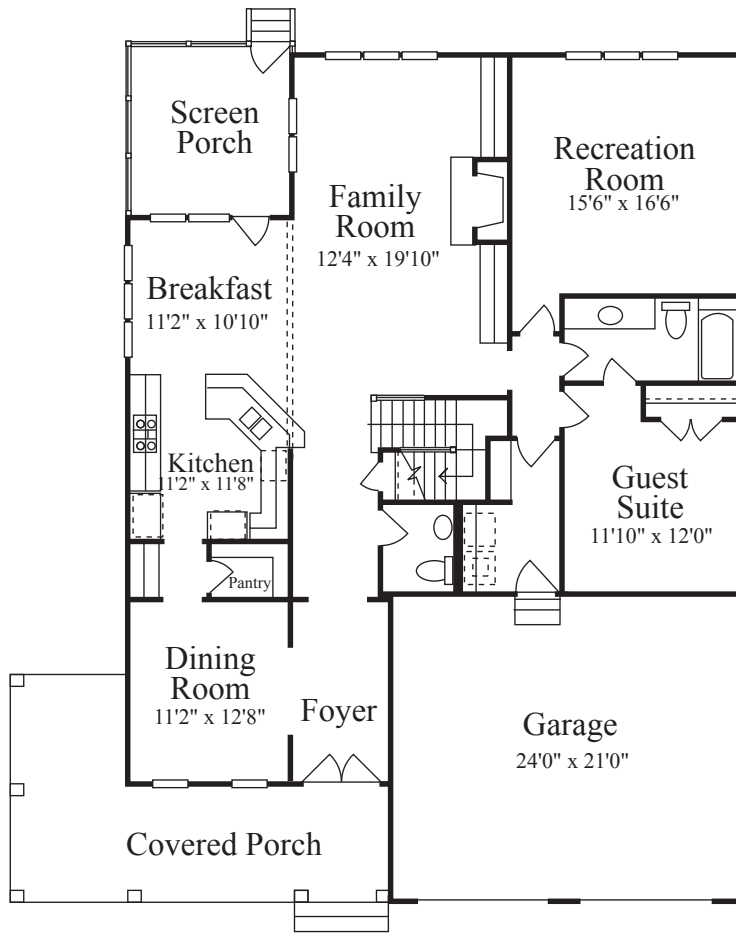

The Miller Ann

3,015 Heated Square Feet
260 Unf. Square Feet

BLENHEIM WOODS

Oct. 2009

Because we are continually improving our product, we reserve the right to revise or substitute features, architectural details or materials. Illustrations are for discussion purposes only and are not part of a legal contract. Room sizes are approximate.

The Miller Ann

3,045 SF

First Floor

Square Footage:

Main Level: 1,747

2nd Level: 1,268

Unf. Bed.4 260

Garage: 522

Second Floor

Oct. 2009

Because we are continually improving our product, we reserve the right to revise or substitute features, architectural details or materials. Illustrations are for discussion purposes only and are not part of a legal contract. Room sizes are approximate.