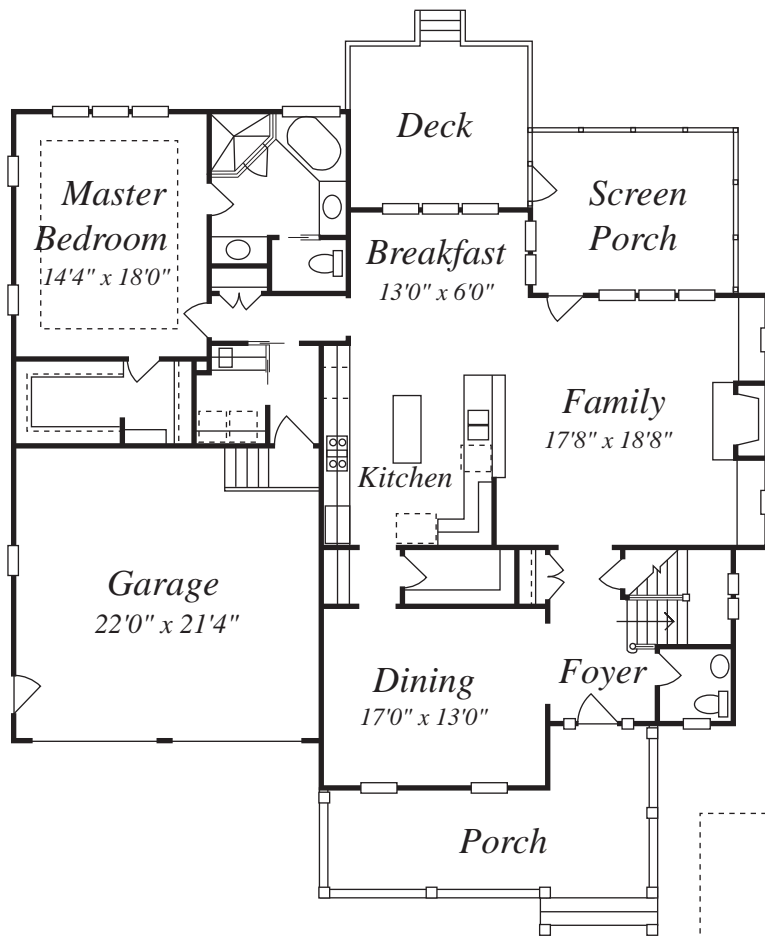

The Rosewood

3,293 Heated Square Feet

Elevation "A"

BLENHEIM WOODS

Sept. 2008

Because we are continually improving our product, we reserve the right to revise or substitute features, architectural details or materials. Illustrations are for discussion purposes only and are not part of a legal contract. Room sizes are approximate.

The Rosewood

3,293 SF

FIRST FLOOR

SECOND FLOOR

Square Footage:

Main Level: 1806

2nd Level: 1487

Garage: 482