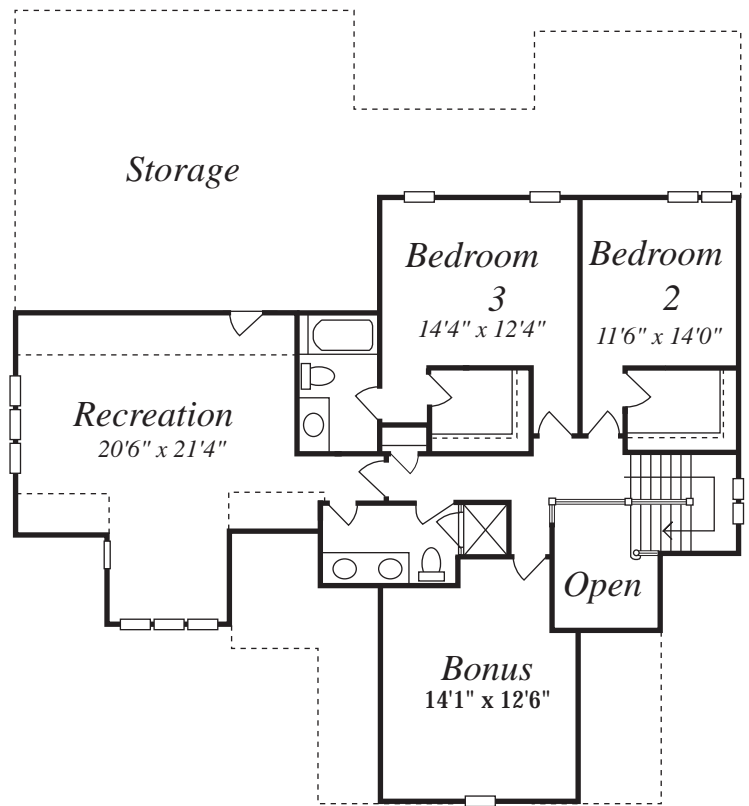

The Rosewood

3,293 Heated Square Feet

Elevation "A"

BLENHEIM WOODS

Sept. 2008

Because we are continually improving our product, we reserve the right to revise or substitute features, architectural details or materials. Illustrations are for discussion purposes only and are not part of a legal contract. Room sizes are approximate.

The Rosewood

3,293 SF

FIRST FLOOR

SECOND FLOOR

Square Footage:

Main Level: 1806

2nd Level: 1487

Garage: 482