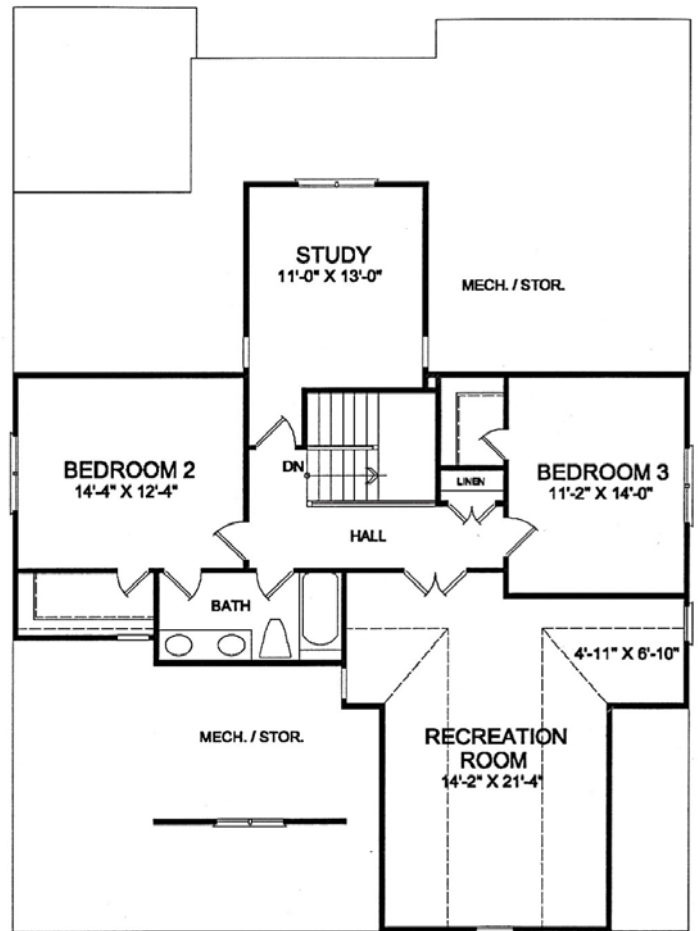

The Sara Margaret

2,896 Heated Square Feet

Elevation "A"

BLENHEIM WOODS

Sept. 2008

Because we are continually improving our product, we reserve the right to revise or substitute features, architectural details or materials. Illustrations are for discussion purposes only and are not part of a legal contract. Room sizes are approximate.

The Sara Margaret

2,896 SF

FIRST FLOOR

SECOND FLOOR

Square Footage:

Main Level:	1729
2nd Level:	1167
3rd Level:	0
Garage:	521

Sept. 2008

Because we are continually improving our product, we reserve the right to revise or substitute features, architectural details or materials. Illustrations are for discussion purposes only and are not part of a legal contract. Room sizes are approximate.