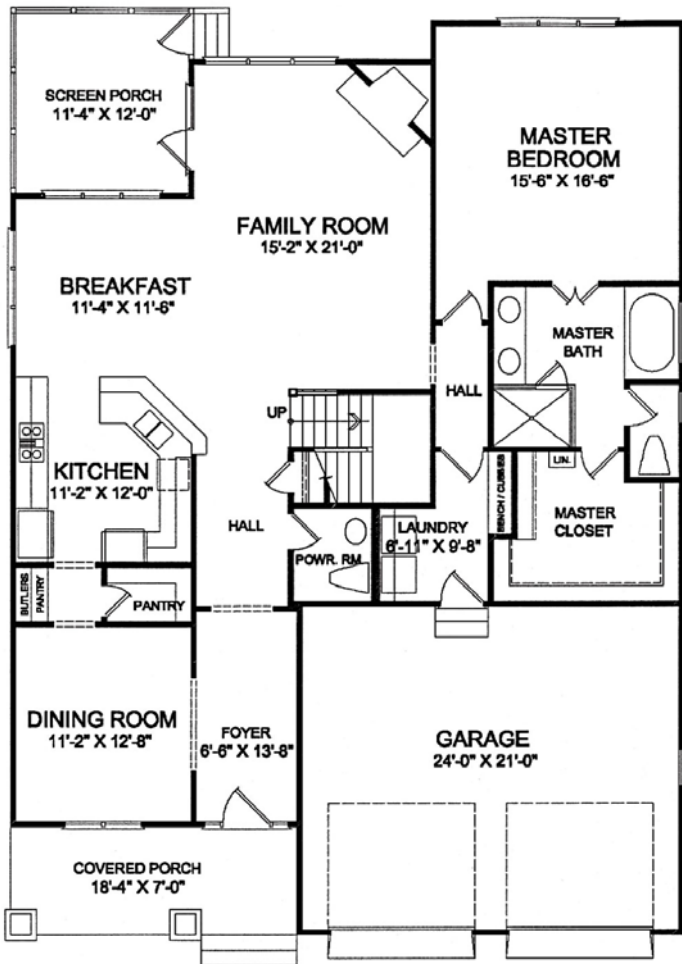

The Sara Margaret

2,896 Heated Square Feet

Elevation "A"

BLENHEIM WOODS

Sept. 2008

Because we are continually improving our product, we reserve the right to revise or substitute features, architectural details or materials. Illustrations are for discussion purposes only and are not part of a legal contract. Room sizes are approximate.

The Sara Margaret

2,896 SF

FIRST FLOOR

SECOND FLOOR

Square Footage:

Main Level:	1729
2nd Level:	1167
3rd Level:	0
Garage:	521

Sept. 2008

Because we are continually improving our product, we reserve the right to revise or substitute features, architectural details or materials. Illustrations are for discussion purposes only and are not part of a legal contract. Room sizes are approximate.