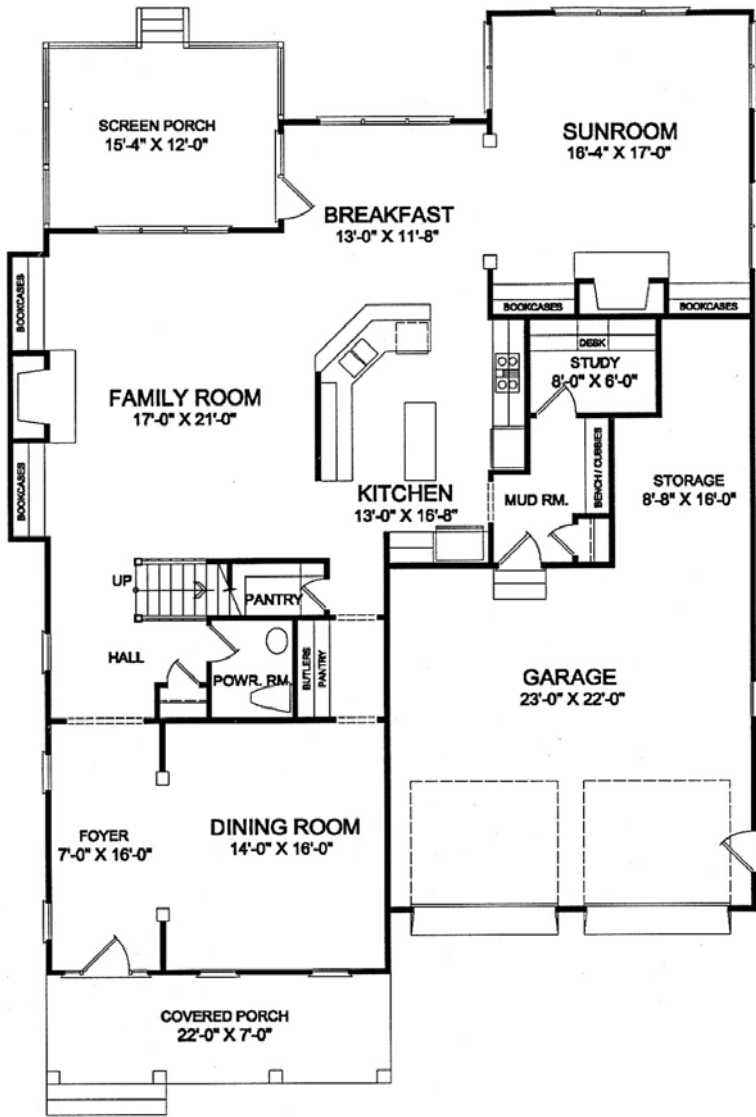

The Wellington

2,962 to 3,500 Heated Square Feet

Wellington I

Wellington II

Wellington III

BLENHEIM WOODS

Sept. 2008

Because we are continually improving our product, we reserve the right to revise or substitute features, architectural details or materials. Illustrations are for discussion purposes only and are not part of a legal contract. Room sizes are approximate.

The Wellington I

3,500 SF

FIRST FLOOR

Square Footage:

Main Level: 1827

2nd Level: 1673

3rd Level: 0

Garage: 646

SECOND FLOOR

Sept. 2008

Because we are continually improving our product, we reserve the right to revise or substitute features, architectural details or materials. Illustrations are for discussion purposes only and are not part of a legal contract. Room sizes are approximate.