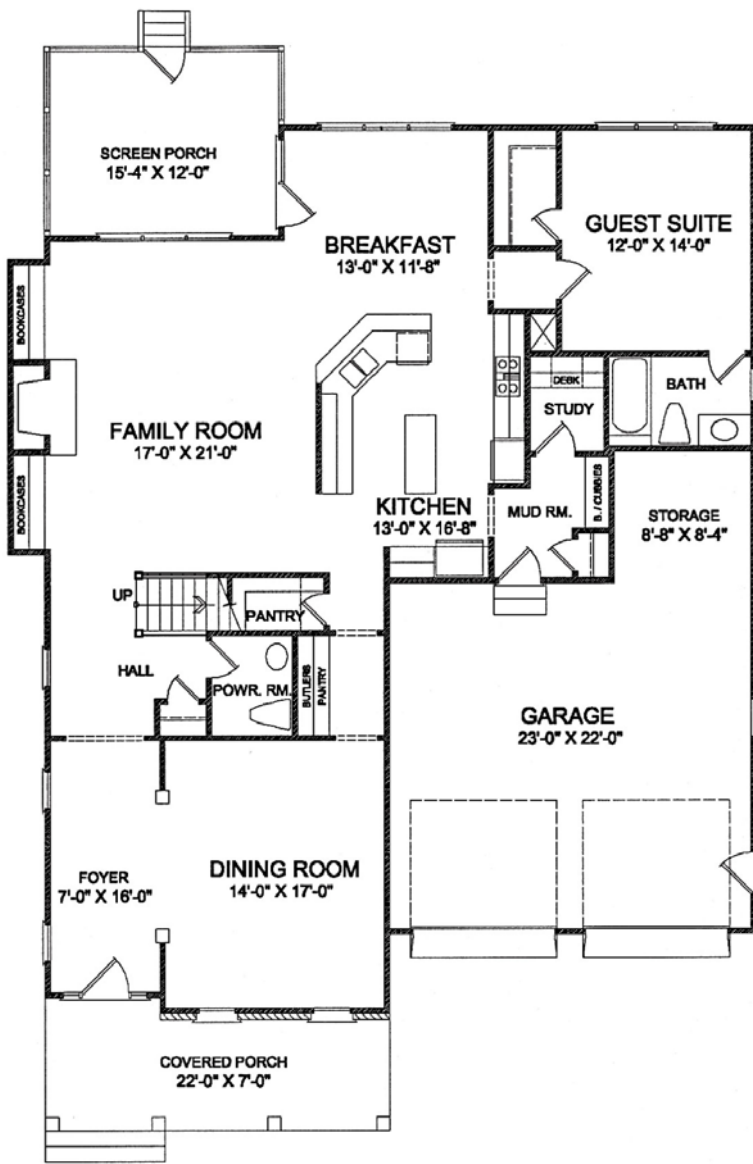

The Wellington

2,962 to 3,500 Heated Square Feet

Wellington I

Wellington II

Wellington III

BLENHEIM WOODS

Sept. 2008

Because we are continually improving our product, we reserve the right to revise or substitute features, architectural details or materials. Illustrations are for discussion purposes only and are not part of a legal contract. Room sizes are approximate.

The Wellington II

3,472 SF

FIRST FLOOR

SECOND FLOOR

Square Footage:

Main Level:	1778
2nd Level:	1694
3rd Level:	0
Garage:	596

Sept. 2008

Because we are continually improving our product, we reserve the right to revise or substitute features, architectural details or materials. Illustrations are for discussion purposes only and are not part of a legal contract. Room sizes are approximate.