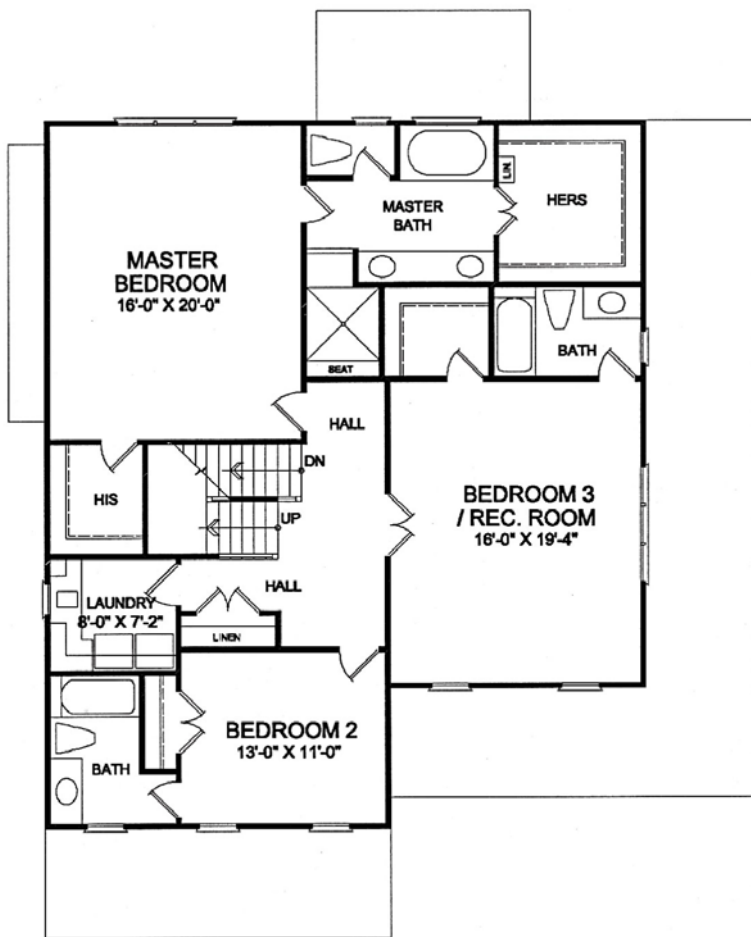

The Wellington

2,962 to 3,500 Heated Square Feet

Wellington I

Wellington II

Wellington III

BLENHEIM WOODS

Sept. 2008

Because we are continually improving our product, we reserve the right to revise or substitute features, architectural details or materials. Illustrations are for discussion purposes only and are not part of a legal contract. Room sizes are approximate.

The Wellington III

2,962 SF

FIRST FLOOR

Square Footage:

Main Level:	1371
2nd Level:	1591
3rd Level:	0
Garage:	602

SECOND FLOOR

Sept. 2008

Because we are continually improving our product, we reserve the right to revise or substitute features, architectural details or materials. Illustrations are for discussion purposes only and are not part of a legal contract. Room sizes are approximate.