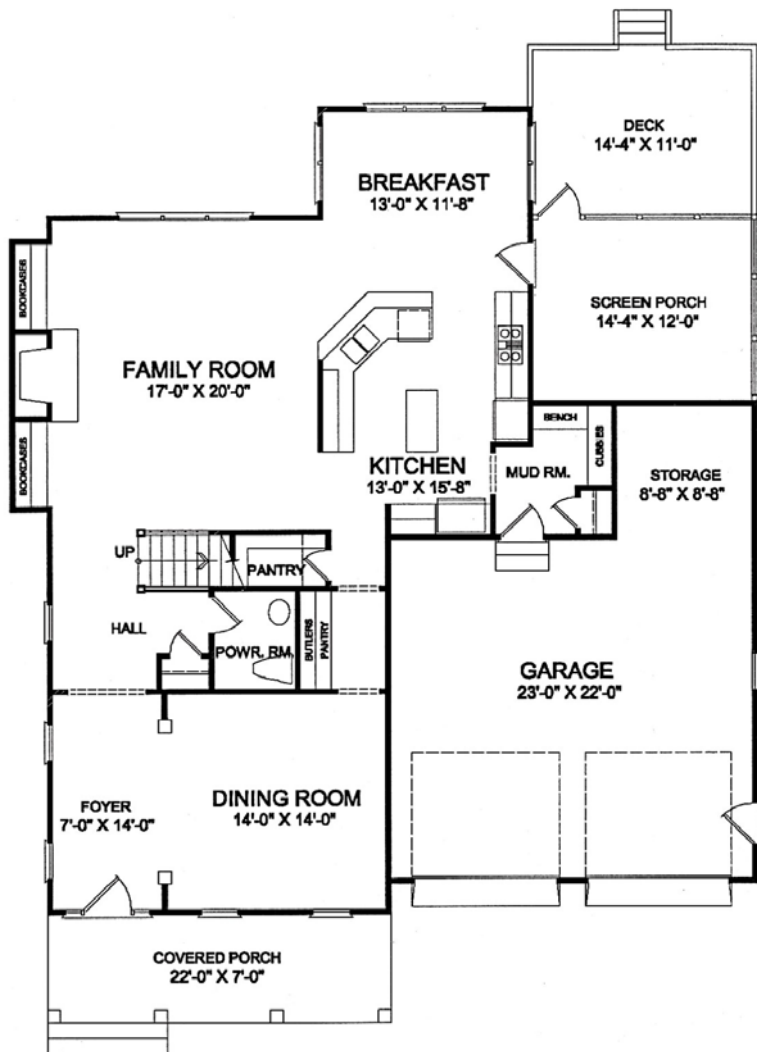

The Wellington

2,962 to 3,500 Heated Square Feet

Wellington I

Wellington II

Wellington III

BLENHEIM WOODS

Sept. 2008

Because we are continually improving our product, we reserve the right to revise or substitute features, architectural details or materials. Illustrations are for discussion purposes only and are not part of a legal contract. Room sizes are approximate.

The Wellington III

2,962 SF

FIRST FLOOR

Square Footage:

Main Level:	1371
2nd Level:	1591
3rd Level:	0
Garage:	602

SECOND FLOOR

Sept. 2008

Because we are continually improving our product, we reserve the right to revise or substitute features, architectural details or materials. Illustrations are for discussion purposes only and are not part of a legal contract. Room sizes are approximate.