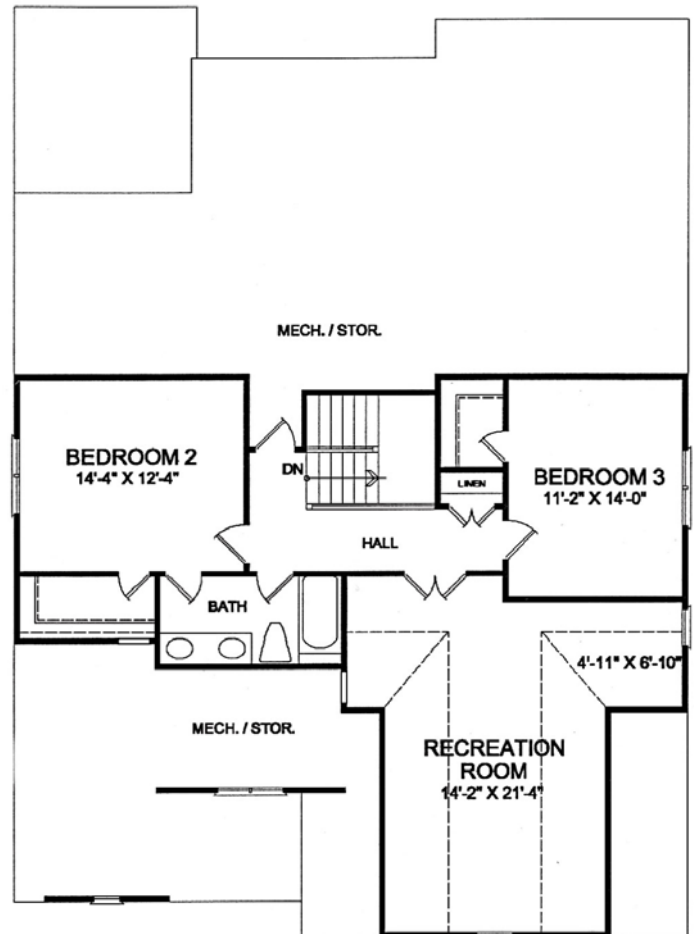

Elevation "A"

BLENHEIM WOODS

The Westfield

2,681 SF

FIRST FLOOR

Square Footage:

Main Level:	1686
2nd Level:	995
3rd Level:	0
Garage:	522

SECOND FLOOR

Sept. 2008

Because we are continually improving our product, we reserve the right to revise or substitute features, architectural details or materials. Illustrations are for discussion purposes only and are not part of a legal contract. Room sizes are approximate.