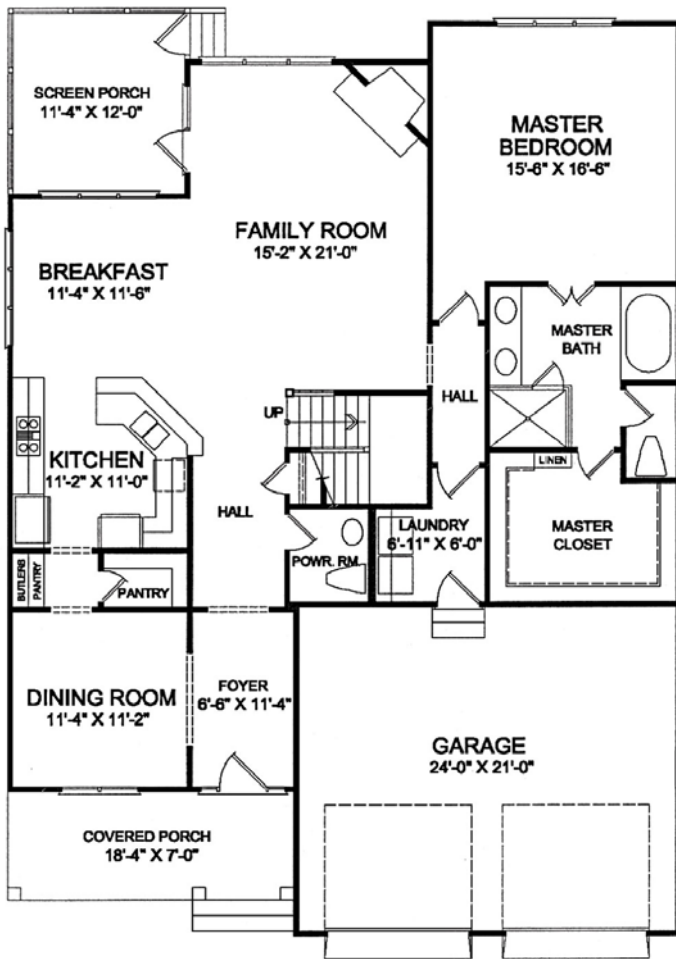

Elevation "A"

BLENHEIM WOODS

The Westfield

2,681 SF

FIRST FLOOR

Square Footage:

Main Level:	1686
2nd Level:	995
3rd Level:	0
Garage:	522

SECOND FLOOR

Sept. 2008

Because we are continually improving our product, we reserve the right to revise or substitute features, architectural details or materials. Illustrations are for discussion purposes only and are not part of a legal contract. Room sizes are approximate.