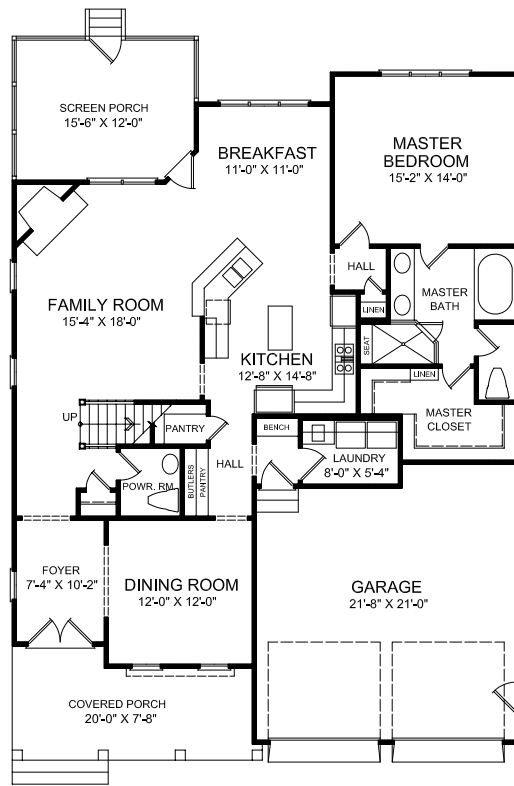

FIRST FLOOR

SECOND FLOOR

THE WESTON

Square Footage:

Main Level:	1577
2nd Level:	907
Heated Sq. Ft.:	2484
Unfin. 2nd Level:	58
Garage:	491

Ceiling Heights:

Main Level:	9'-0"
2nd Level:	9'-0"

Footprint:

Width:	42'-4"
Depth:	60'-4"