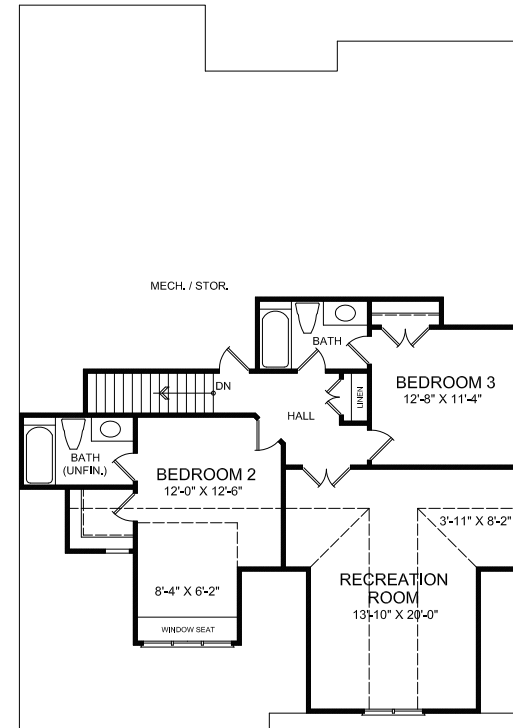

FIRST FLOOR

SECOND FLOOR

THE WESTON

Square Footage:

Main Level:	1577
2nd Level:	907
Heated Sq. Ft.:	2484
Unfin. 2nd Level:	58
Garage:	491

Ceiling Heights:

Main Level:	9'-0"
2nd Level:	9'-0"

Footprint:

Width:	42'-4"
Depth:	60'-4"