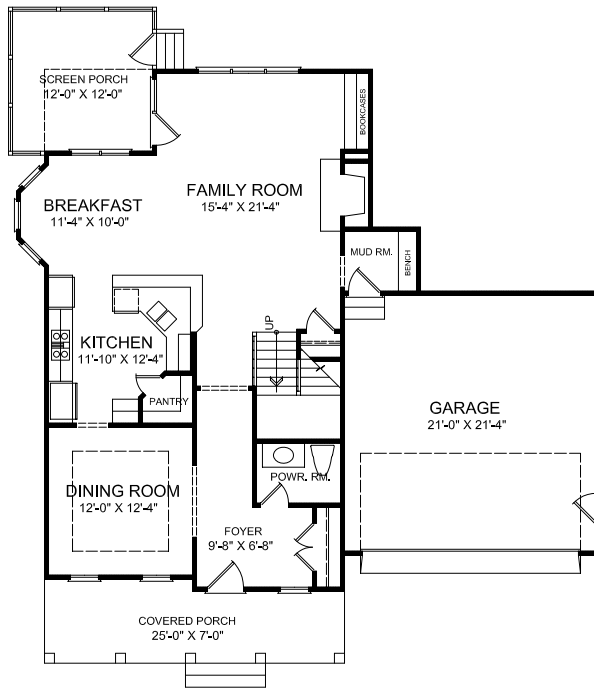

FIRST FLOOR

SECOND FLOOR

THE WYNBURG

Square Footage:

Main Level:	1095
2nd Level:	1451
3rd Level:	0
Heated Sq. Ft.:	2546

Garage:	467
---------	-----

Ceiling Heights:

Main Level:	9'-0"
2nd Level:	9'-0"

Footprint:

Width:	49'-4"
Depth:	54'-8"